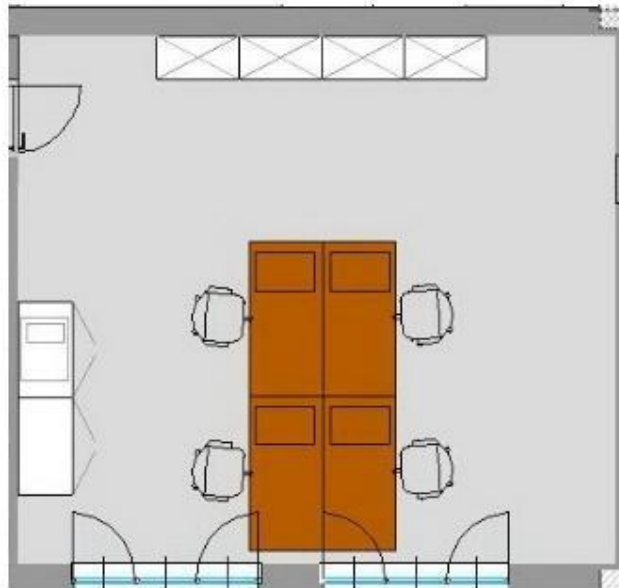

### Day Office: Office 9006

Situated at the first floor in a quiet location with courtyard view, the office 9006 has the following services:

- 2 large window that allow the access of natural light;
- Toilet on the same floor;
- Heating and air conditioning;
- Reinforced door;
- Outdoor areas video-monitored;
- Centralized Reception;
- New furniture;
- high-speed Internet connection (WiFi and Wired) and telephon services;
- Parking.

### Detailed description:

- n. 4 desks/workstations equipped with a 4 drawer chest of drawers with wheels;
- n. 4 swivel chairs;
- n. 4 closets to store;
- n. 2 cabinets for archives;
- possibility to connect the telephone line to each location;
- gross floor area 37 sm.